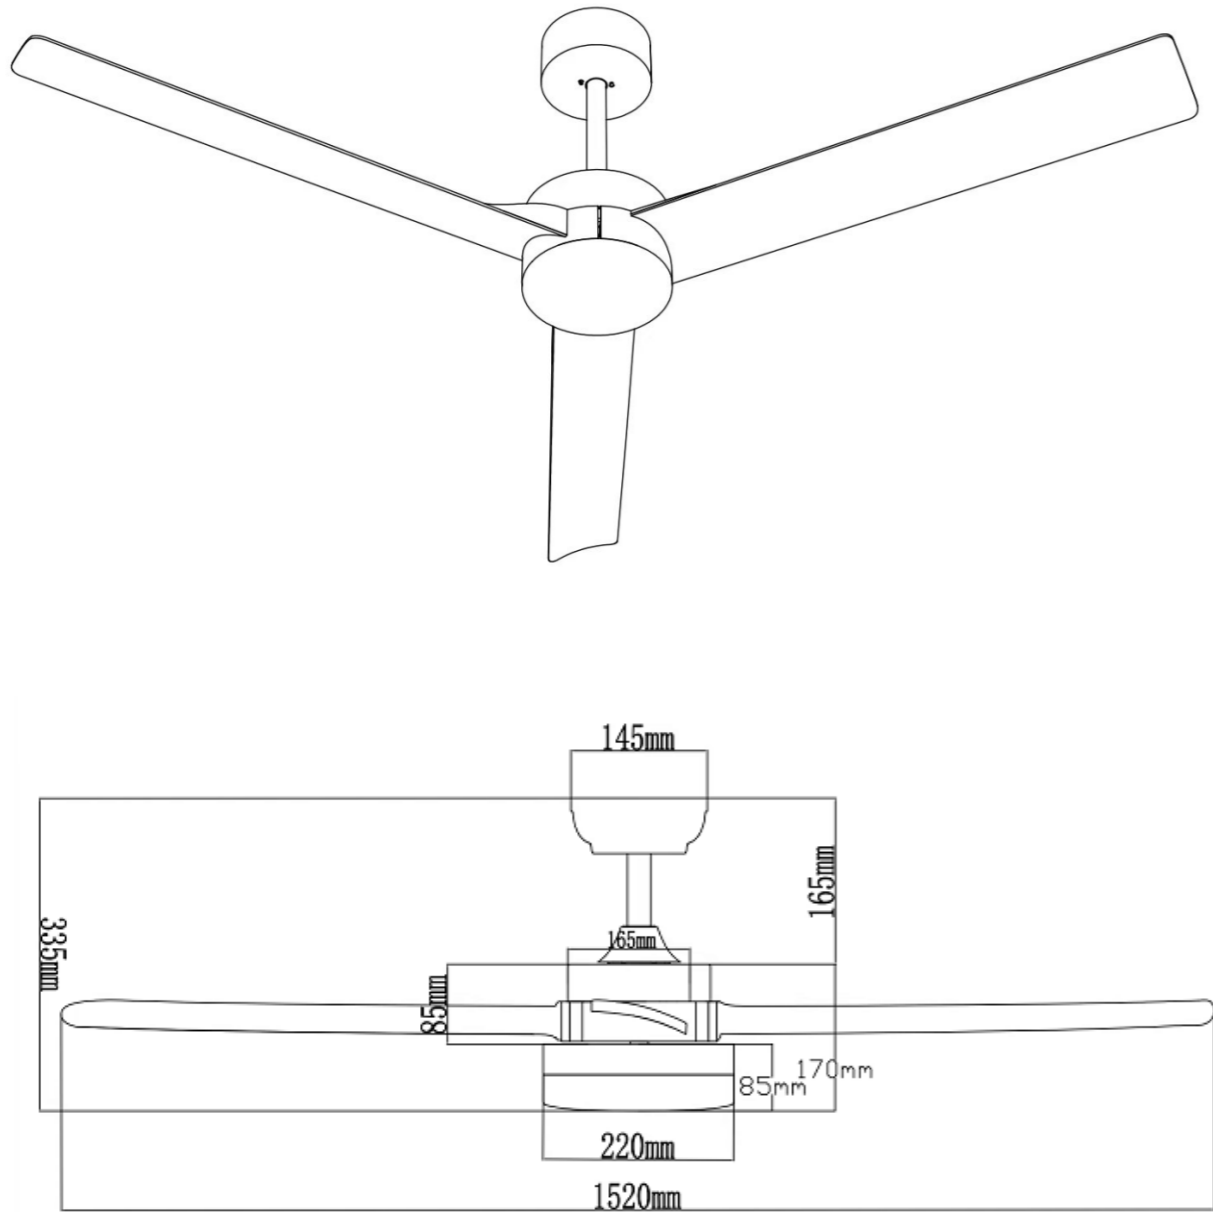

3
Strong Wind

Product Information

OEM/ODM orders are welcomed, we will try our best to meet all your needs.

Model	LU-CFLA	Size	1520*335mm
Light Angle	180°	Light Source	LED Bulb
Material	Alu&ABS	Light Color	3000K/4000K/ 6000K
Color	Black/White	Input Voltage	AC220-240V AC90-277V

White

Black

Suggestion

IP Rate	Indoor (IP40)
Application	Home, office
Applicable Area	10-25m ²

Detail Specification

OEM/ODM orders are welcomed, we will try our best to meet all your needs.

Product Name	Ceiling fan with light	Switch Function	3 speed
Manufacturer	LUCCA LIGHT CO LTD	RPM range speed1(min)	18W/118 times
Model No.	LU-CFLA	RPM range speed2(min)	26W/128 times
Finished	White/Black	RPM range speed3(min)	40W/138 times
Shade Color	White/Black	CFM(air volume)	215m3/min
Engine Power	40W	Motor Size	153*10mm
Voltage Input	AC220-240V/AC90-277V	Decibel	<45dB maximum Power
Blade Diameter	740mm/3/fan	Radius	Upto 20 m2
Height	335mm	Shade Material	ABS-Plastic
Width	1520mm	Body Material	Aluminum, Plastic
Led Source Power	18W	Fan Control Type	Remote
Bulb Type	LED	Fan Mounting Type	Stem
Base Type	Integrated LED	Wet Location	YES
Number of Bulb	2	Damp Location	YES
Bulb Included	YES	Net Weight	4.65kg/Unit
Fan Blades	3	Kelvin Temperature	3000K/4000K/6000K
Fan Blades included	YES	Lumen per Bulb	100lm/W
Light kits adaptable	YES	Color Rendering Index	>90Ra
Operating Temperature	-20~+50°C	Total Lumens	1800lm
IP Rate	IP40	Warranty	5-YEARS