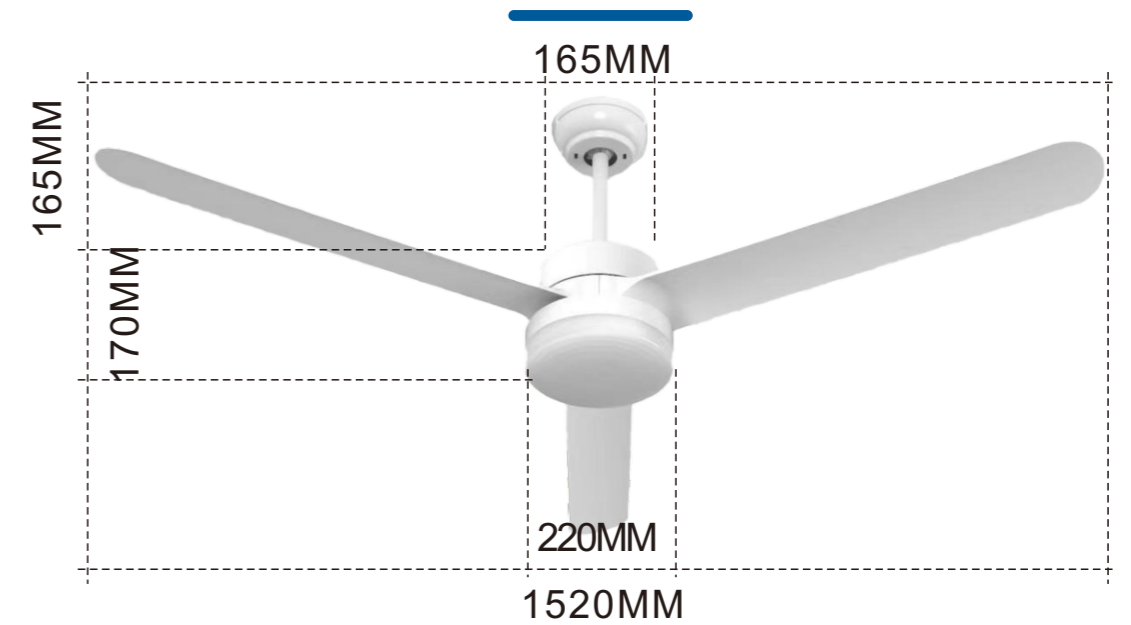

3
Strong Wind

Product Information

OEM/ODM orders are welcomed, we will try our best to meet all your needs.

Model	LU-CFLA	Size	1520*335mm
Light Angle	180°	Light Source	LED Bulb
Material	Alu&ABS	Light Color	3000K/4000K/ 6000K
Color	Black/White	Input Voltage	AC220-240V AC90-277V

White

Black

Suggestion

IP Rate	Indoor (IP40)
Application	Home, office
Applicable Area	10-25m ²

Detail Specification

OEM/ODM orders are welcomed, we will try our best to meet all your needs.

Product Name	Ceiling fan with light	Switch Function	3 speed
Manufacturer	LUCCA LIGHT CO LTD	RPM range speed1(min)	18W/118 times
Model No.	LU-CFLA	RPM range speed2(min)	26W/128 times
Finished	White/Black	RPM range speed3(min)	40W/138 times
Shade Color	White/Black	CFM(air volume)	215m3/min
Engine Power	40W	Motor Size	153*10mm
Voltage Input	AC220-240V/AC90-277V	Decibel	<45dB maximum Power
Blade Diameter	740mm/3/fan	Radius	Upto 20 m2
Height	335mm	Shade Material	ABS-Plastic
Width	1520mm	Body Material	Aluminum, Plastic
Led Source Power	18W	Fan Control Type	Remote
Bulb Type	LED	Fan Mounting Type	Stem
Base Type	Integrated LED	Wet Location	YES
Number of Bulb	2	Damp Location	YES
Bulb Included	YES	Net Weight	4.65kg/Unit
Fan Blades	3	Kelvin Temperature	3000K/4000K/6000K
Fan Blades included	YES	Lumen per Bulb	100lm/W
Light kits adaptable	YES	Color Rendering Index	>90Ra
Operating Temperature	-20~+50°C	Total Lumens	1800lm
IP Rate	IP40	Warranty	5-YEARS