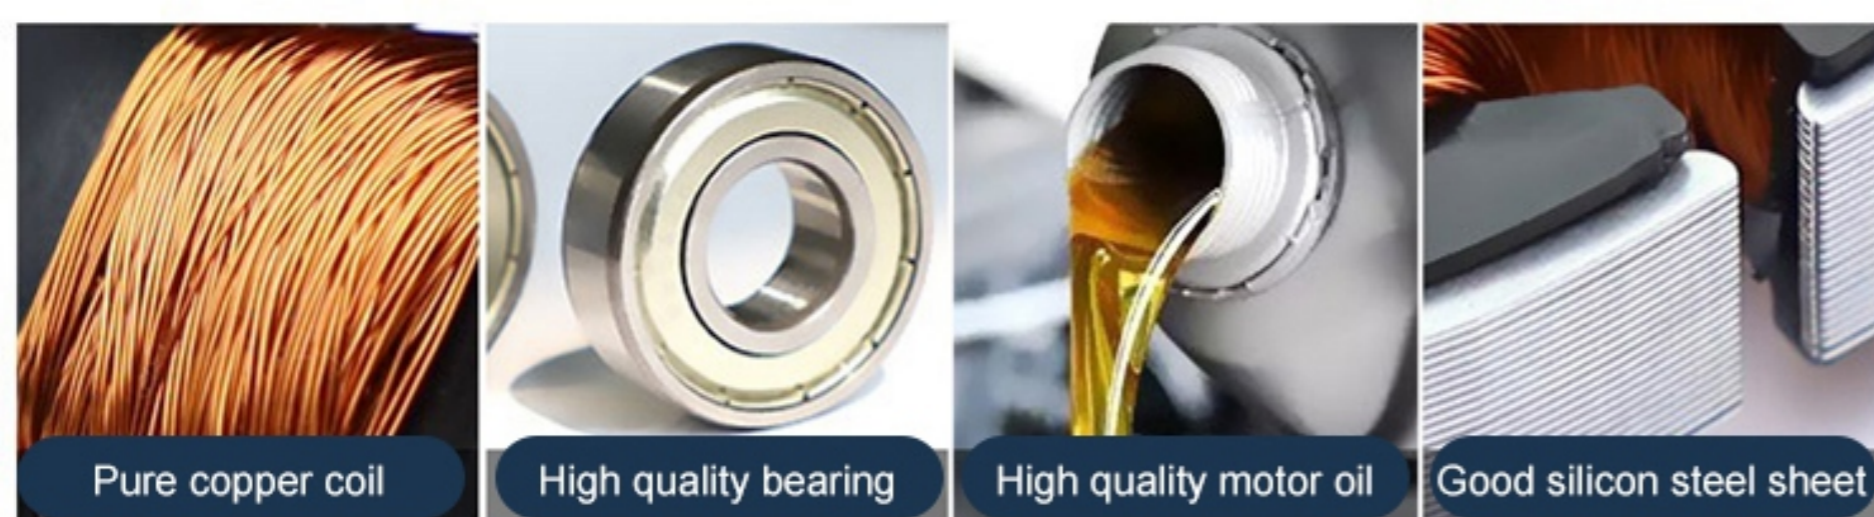

LED CEILING FAN LIGHT

Pure copper coil

High quality bearing

High quality motor oil

Good silicon steel sheet

15-YEARS WARRANTY FOR 100% COPPER MOTOR

The motor is guaranteed for 15-Years
and other Fittings for 5-years

3
Strong Wind

Product Information

OEM/ODM orders are welcomed, we will try our best to meet all your needs.

Model	LU-CFLA	Size	1520*335mm
Light Angle	180°	Light Source	LED Bulb
Material	Alu&ABS	Light Color	3000K/4000K/ 6000K
Color	Black/White	Input Voltage	AC220-240V AC90-277V

White

Black

Suggestion

IP Rate	Indoor (IP40)
Application	Home, office
Applicable Area	10-25m ²

Detail Specification

OEM/ODM orders are welcomed, we will try our best to meet all your needs.

Product Name	Ceiling fan with light	Switch Function	3 speed
Manufacturer	LUCCA LIGHT CO LTD	RPM range speed1(min)	18W/118 times
Model No.	LU-CFLA	RPM range speed2(min)	26W/128 times
Finished	White/Black	RPM range speed3(min)	40W/138 times
Shade Color	White/Black	CFM(air volume)	215m3/min
Engine Power	40W	Motor Size	153*10mm
Voltage Input	AC220-240V/AC90-277V	Decibel	<45dB maximum Power
Blade Diameter	740mm/3/fan	Radius	Upto 20 m2
Height	335mm	Shade Material	ABS-Plastic
Width	1520mm	Body Material	Aluminum, Plastic
Led Source Power	18W	Fan Control Type	Remote
Bulb Type	LED	Fan Mounting Type	Stem
Base Type	Integrated LED	Wet Location	YES
Number of Bulb	2	Damp Location	YES
Bulb Included	YES	Net Weight	4.65kg/Unit
Fan Blades	3	Kelvin Temperature	3000K/4000K/6000K
Fan Blades included	YES	Lumen per Bulb	100lm/W
Light kits adaptable	YES	Color Rendering Index	>90Ra
Operating Temperature	-20~+50°C	Total Lumens	1800lm
IP Rate	IP40	Warranty	5-YEARS